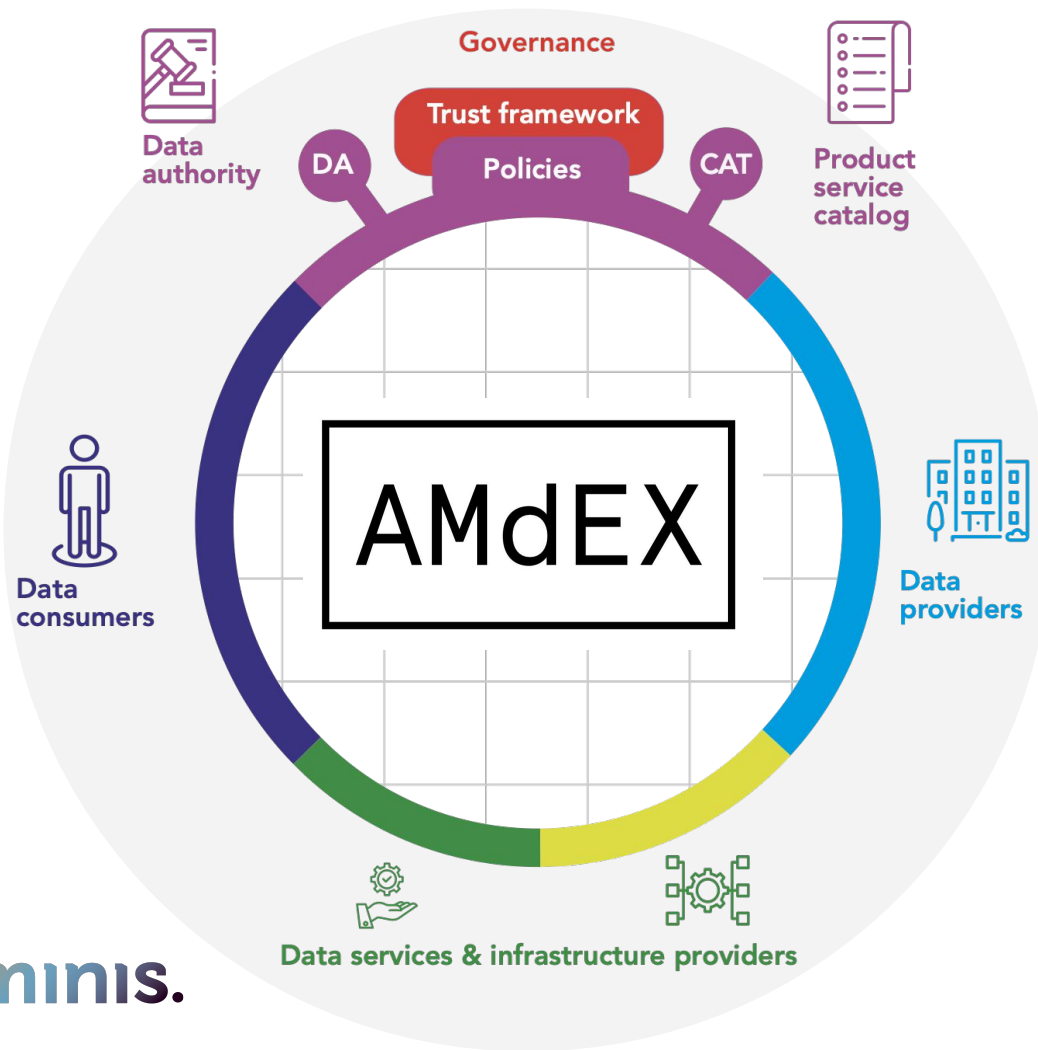

# Sharing sensitive sensordata

Hayo Schreijer, Dexes

[i4Trust Website](#)

[i4Trust Community](#)

# AMdEX

1. Introductie locatie en use case
2. Ishare
3. Smart building case

Borrel!

Founding partners:

**AMdEX data exchange:**  
Solving the legal & organizational challenges to share data

**Strong points:**  
Policy enforcement  
Fully auditable  
Transparency  
Data notary