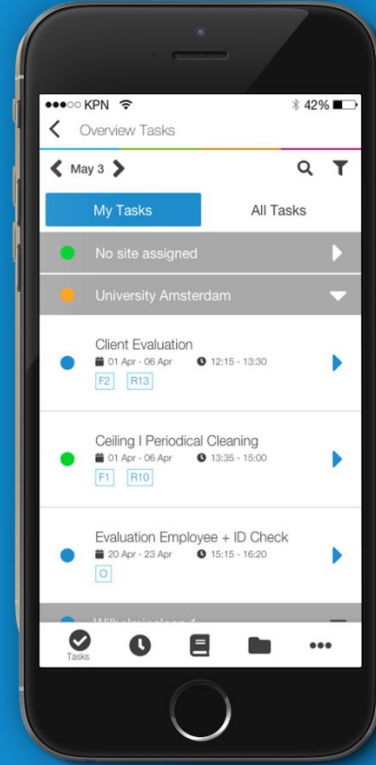

Tasks on floors, spaces, rooms