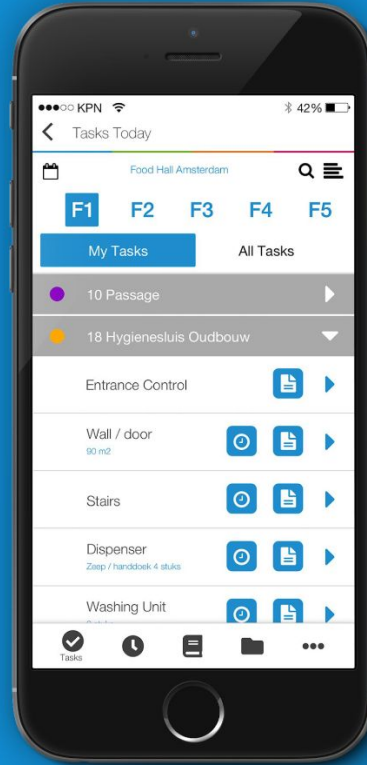

Tasks on floors, spaces, rooms