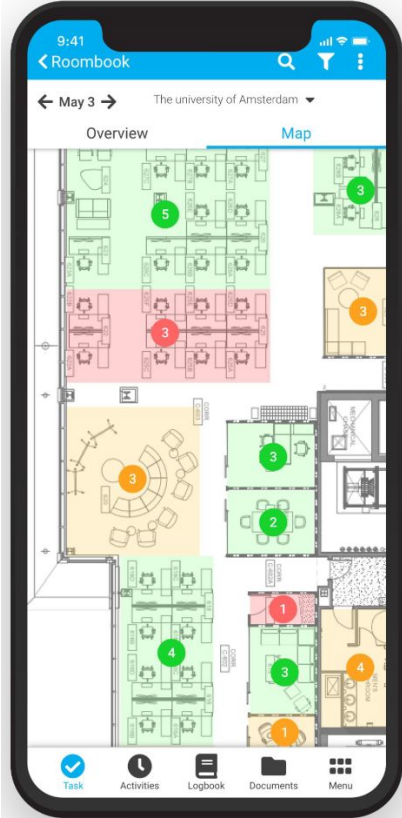

**1st use case**

# Smart Washroom

- ✓ People counter & occupancy sign
- ✓ Automatic notification of new tasks
- ✓ All data in one dashboard
- ✓ Internet of Things
- ✓ Usage tracking data
- ✓ Sensor activated dispensers
- ✓ Direct Return on Investment

# Tasks on floors, spaces, rooms